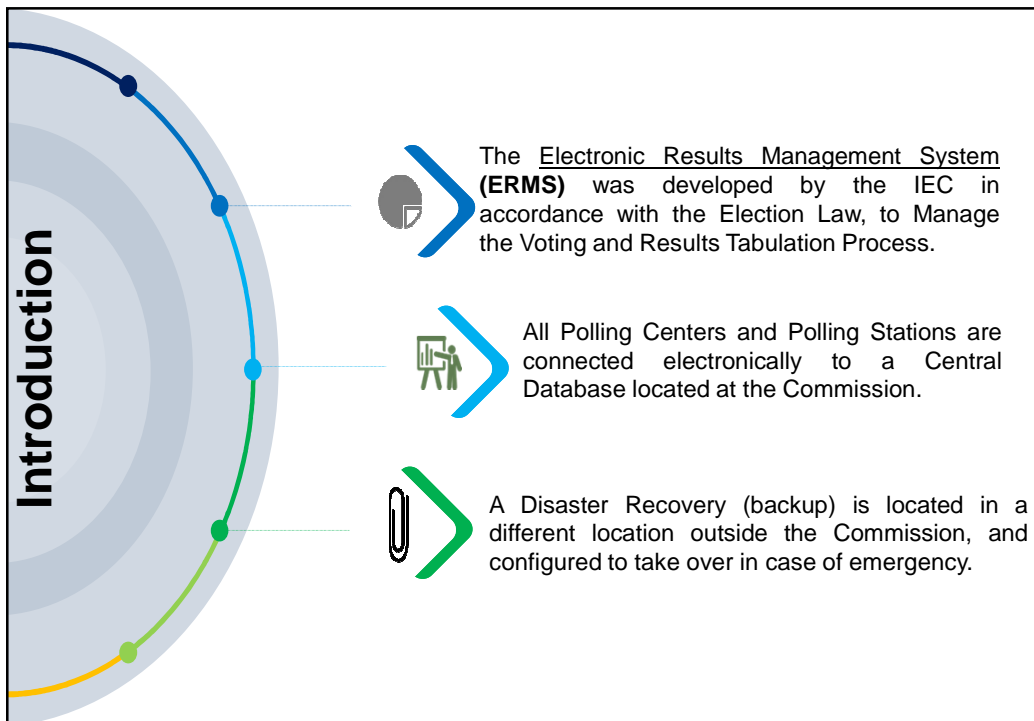

Objectives of ERMS -1-

During polling, it allows voter identity to be verified against the electronic voter list and prevents double voting by Marking The Voter in the central database once s/he has cast a ballot.