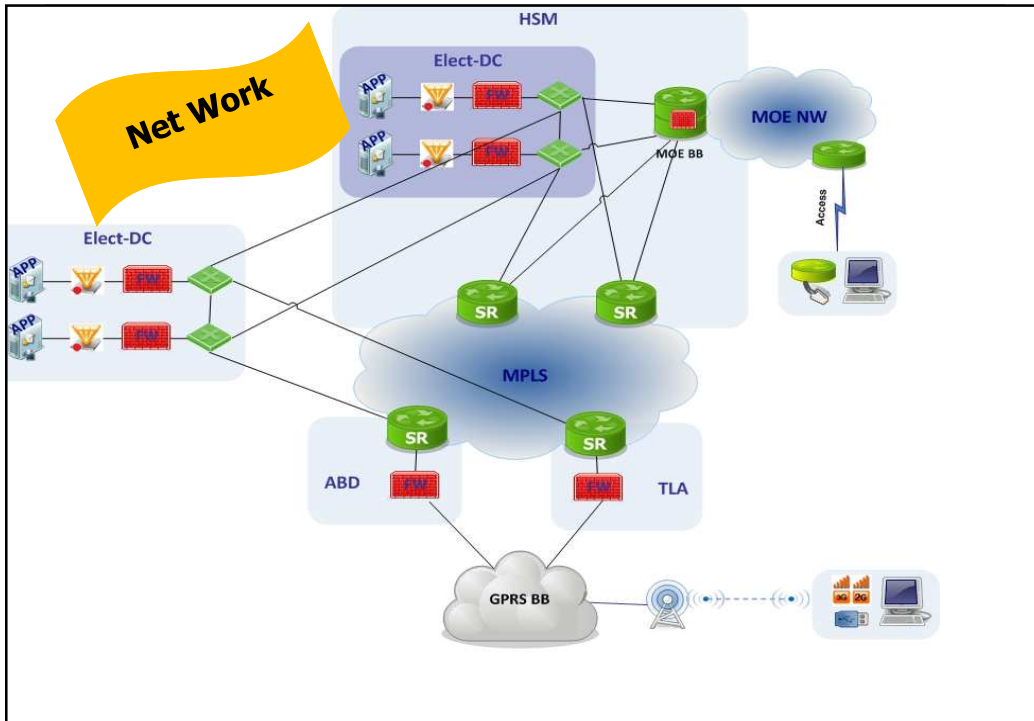

Media Center / Polling

Media Center / Polling

Use of Camera

Components of the ERMS

Components of ERMS

Infrastructure and Connectivity:

- Each of the 4,884 Polling Stations are equipped/provided with :
 - 1. ADSL
 - 2. 3G/4G service
 - 3. SMS
- } Main service
- } Backup service
- The connection is secured through a (VPN) Virtual Private Network and disconnected from the internet (Network just for public election)
 - The Disaster Recovery center (DR) is on standby and can be activated Immediately.

Components of ERMS

Electoral online system:

- Each polling station contains the electronic voter lists of that stations, the candidate name, photo and lists of the related districts.

Geographic Information System (GIS)

- Used to automatically assign **4,130,145** voters to polling centers and polling station.
- Allowed a real-time monitoring of all polling stations.
- Allowed voters to find their polling center and observers, guests and journalists to find polling centers location easily.