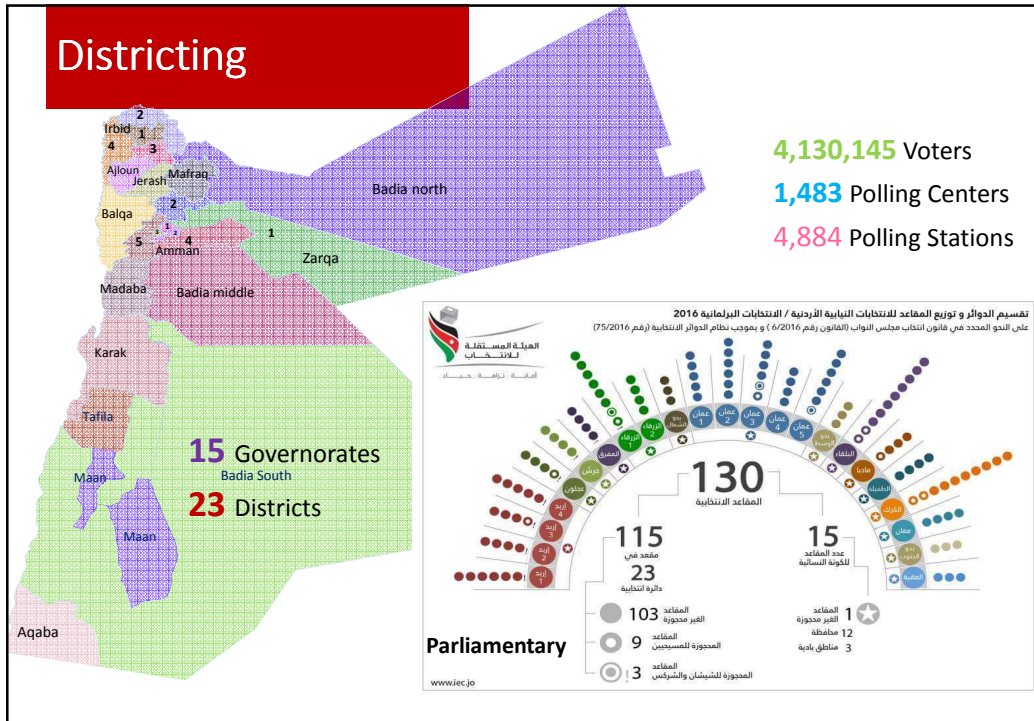

Objectives of ERMS -1-

During polling, it allows voter identity to be verified against the electronic voter list and prevents double voting by Marking The Voter in the central database once s/he has cast a ballot.