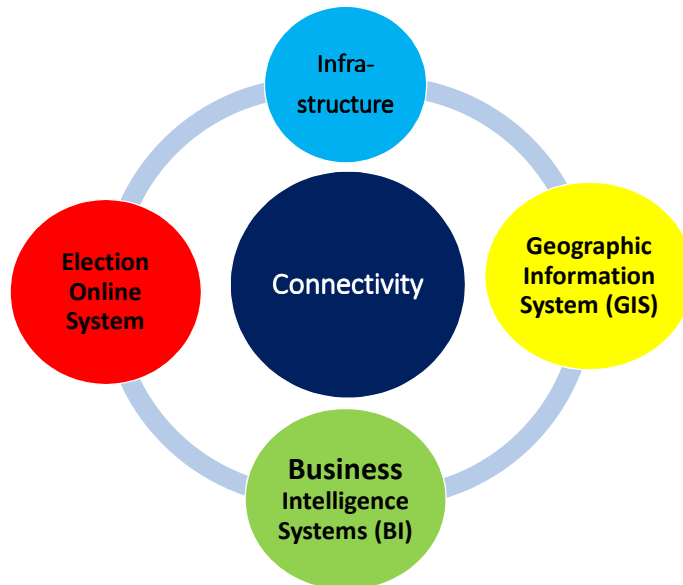

Media Center / Polling

Media Center / Polling

Use of Camera

Components of the ERMS

Components of ERMS

Infrastructure and Connectivity:

- Each of the 4,884 Polling Stations are equipped/provided with :
 - 1. ADSL
 - 2. 3G/4G service
 - 3. SMS
- } Main service
- } Backup service
- The connection is secured through a (VPN) Virtual Private Network and disconnected from the internet (Network just for public election)
 - The Disaster Recovery center (DR) is on standby and can be activated Immediately.

Components of ERMS

Electoral online system:

- Each polling station contains the electronic voter lists of that stations, the candidate name, photo and lists of the related districts.

Geographic Information System (GIS)

- Used to automatically assign **4,130,145** voters to polling centers and polling station.
- Allowed a real-time monitoring of all polling stations.
- Allowed voters to find their polling center and observers, guests and journalists to find polling centers location easily.