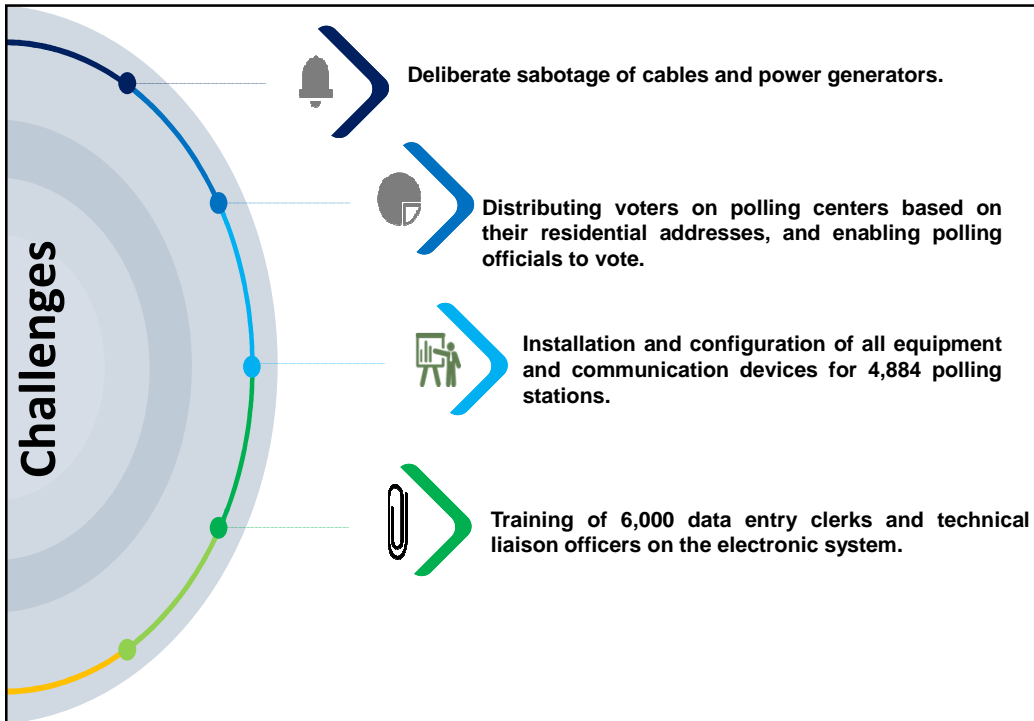

Independent Election Commission
Trust . Integrity . Impartiality

Thank You